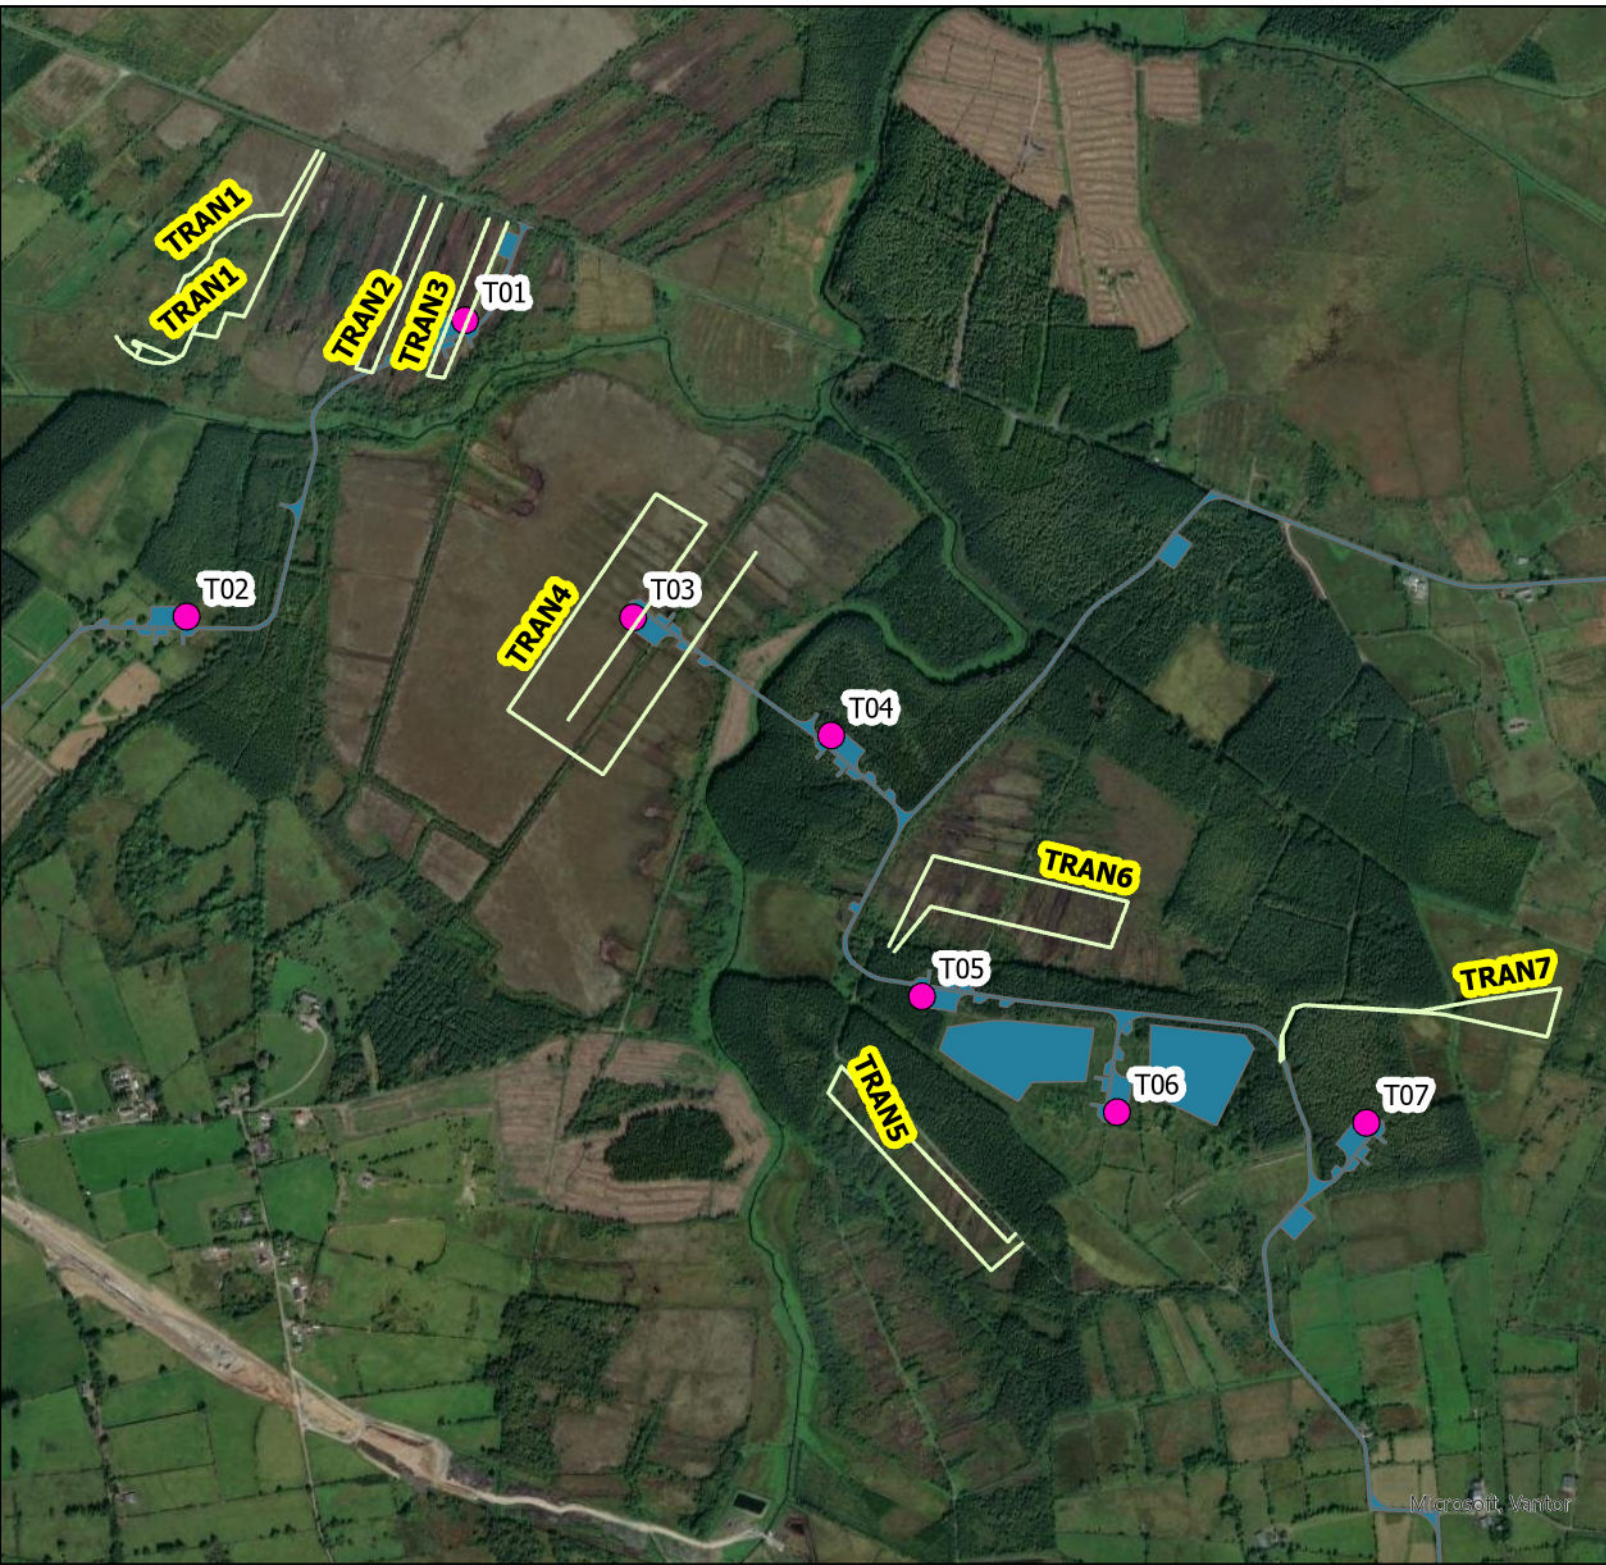

Carrigeen Renewable Energy Development

Figure 8.2a

Bird Survey Transects Western Parcel

-  Turbine Locations
-  Transects
-  Wind Farm Layout

Date	06/03/2026
Drawn By	PD
Source	Maxar